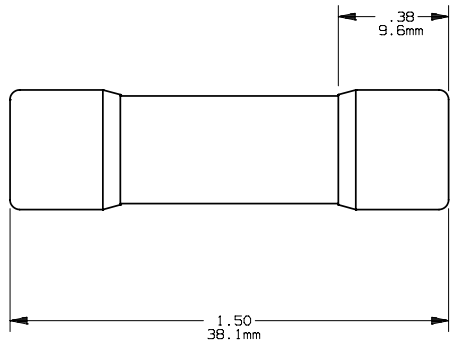

REV	DATE	ECO	DESCRIPTION	BY	CK	APP
B	1-23-06	NA	REDRAWN-WAS ON 14048 REV A ADDED OTM1-OTM25	LDB	NA	NA

MERSEN USA NEWBURYPORT-MA, LLC
374 MERRIMAC STREET
NEWBURYPORT, MA 01950

PRODUCT MANAGER
SIGN:
DATE:

DESIGN ENGINEER
SIGN:
DATE:

OTM(1-30)
ONE TIME MIDGET
1-30A 250V

OUTLINE DIMENSIONS
NOT TO BE USED FOR PRODUCTION
14048